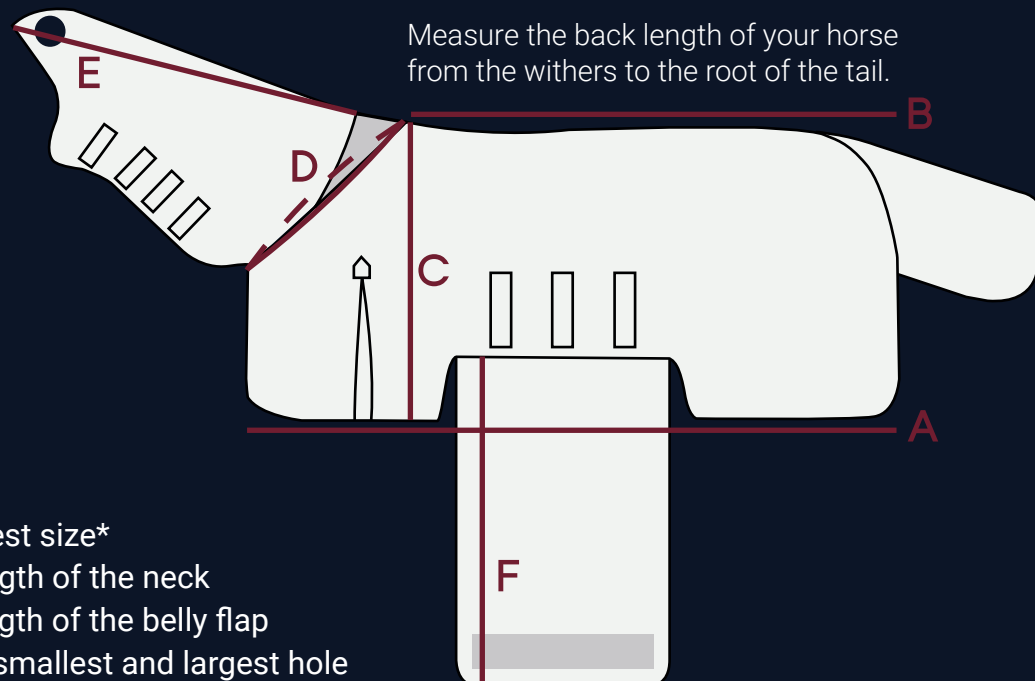

Size chart Fly sheet Big Neck

	A	B	C	D	E	F
165	165	125	83	131-139	109	80
175	175	130	89	139-147	115	86
185	185	135	95	151-159	121	93
195	195	145	99	159-167	125	95
205	205	155	100	163-171	128	102
215	215	165	100	167-175	132	107

All measurements are in cm.

- A = Total length
- B = Back length
- C = Shoulder length
- * = Chest size is measured on the smallest and largest hole
- D = Chest size*
- E = Length of the neck
- F = Length of the belly flap