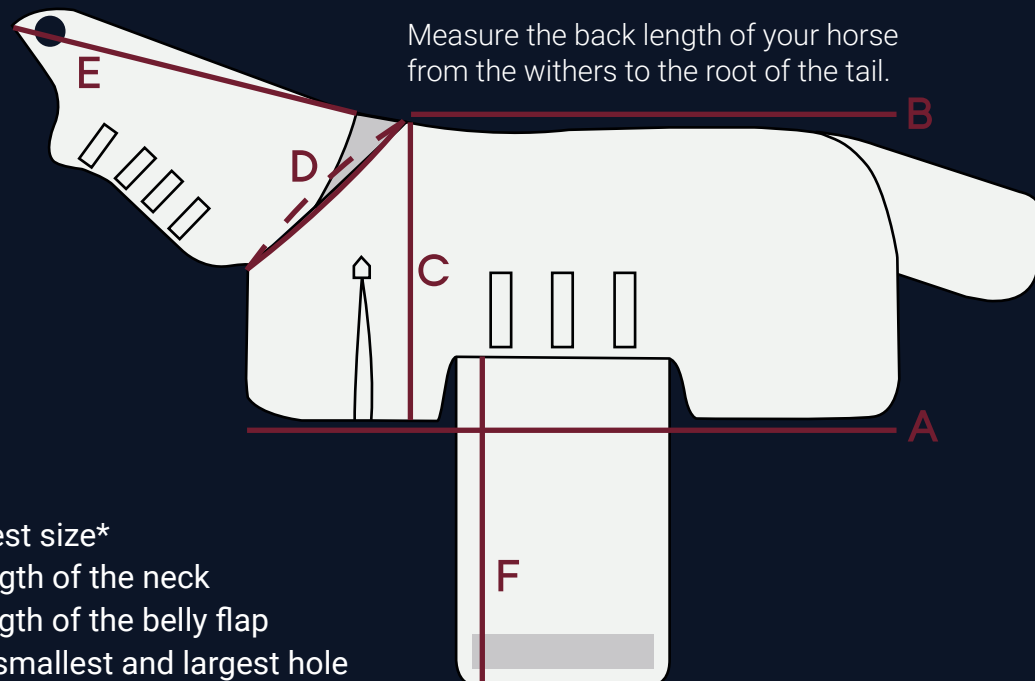

Size chart Fly sheet

	A	B	C	D	E	F
165	165	125	83	123-131	109	75
175	175	130	89	131-139	115	80
185	185	135	95	141-149	121	85
195	195	145	99	149-157	125	92
205	205	155	100	153-161	128	92
215	215	165	100	157-165	132	97

All measurements are in cm.

- A = Total length
- B = Back length
- C = Shoulder length
- D = Chest size*
- E = Length of the neck
- F = Length of the belly flap
- * = Chest size is measured on the smallest and largest hole