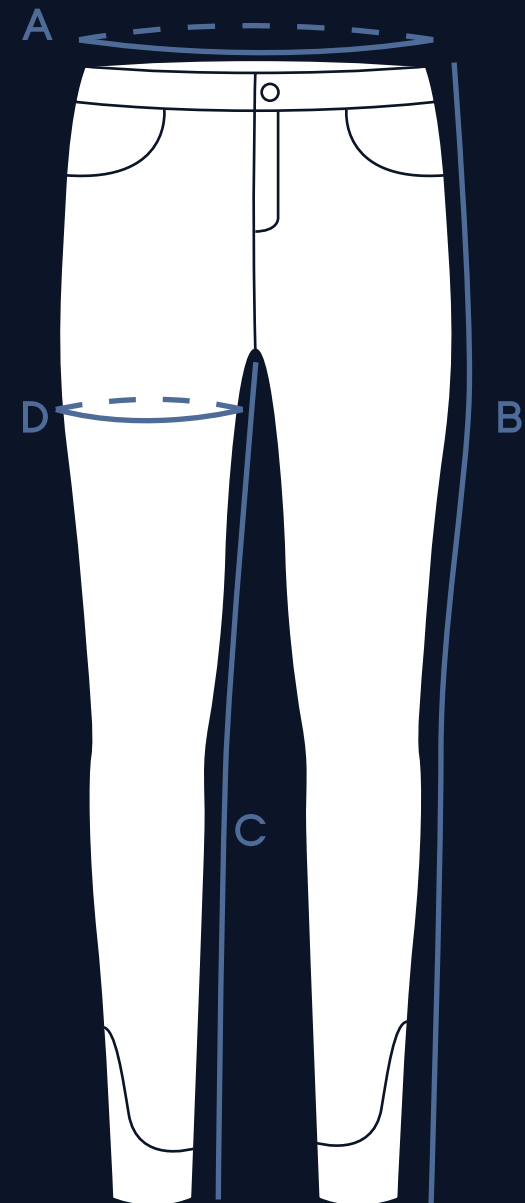

Size chart Breeches white

	A	B	C	D
34	68	92	72	46
36	72	93	72	48
38	76	94	72	50
40	80	95	72	52
42	84	96	72	54
44	88	97	72	56

All measurements are in cm.

A = Circumference of the waistband

B = Total length

C = Inseam length

D = Pantleg circumference at thigh

Size chart Breeches navy

	A	B	C	D
34	68	90	72	46
36	72	91	72	48
38	76	92	72	50
40	80	93	72	52
42	84	94	72	54
44	88	95	72	56

All measurements are in cm.

A = Circumference of the waistband

B = Total length

C = Inseam length

D = Pantleg circumference at thigh